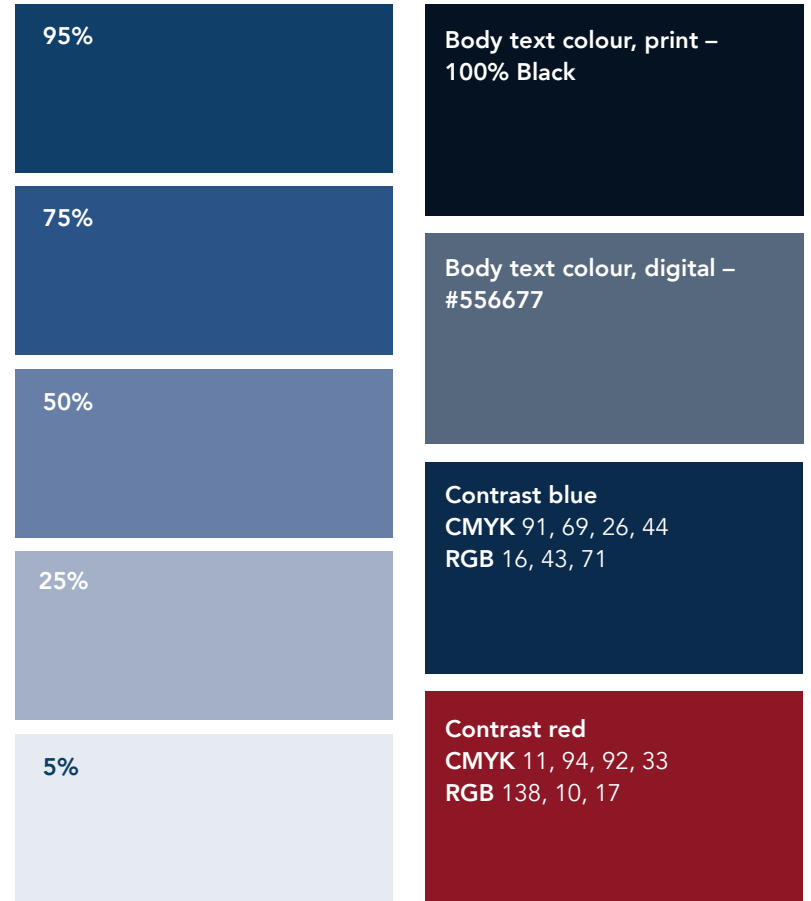

Core colours

Accent colours

04 Colour palette

The colours shown here form our palette. Please only use colours from this selection.

Accent and contrast colours should be used carefully. Refer to the layout guides (08 onwards) for further guidance on use of colour.